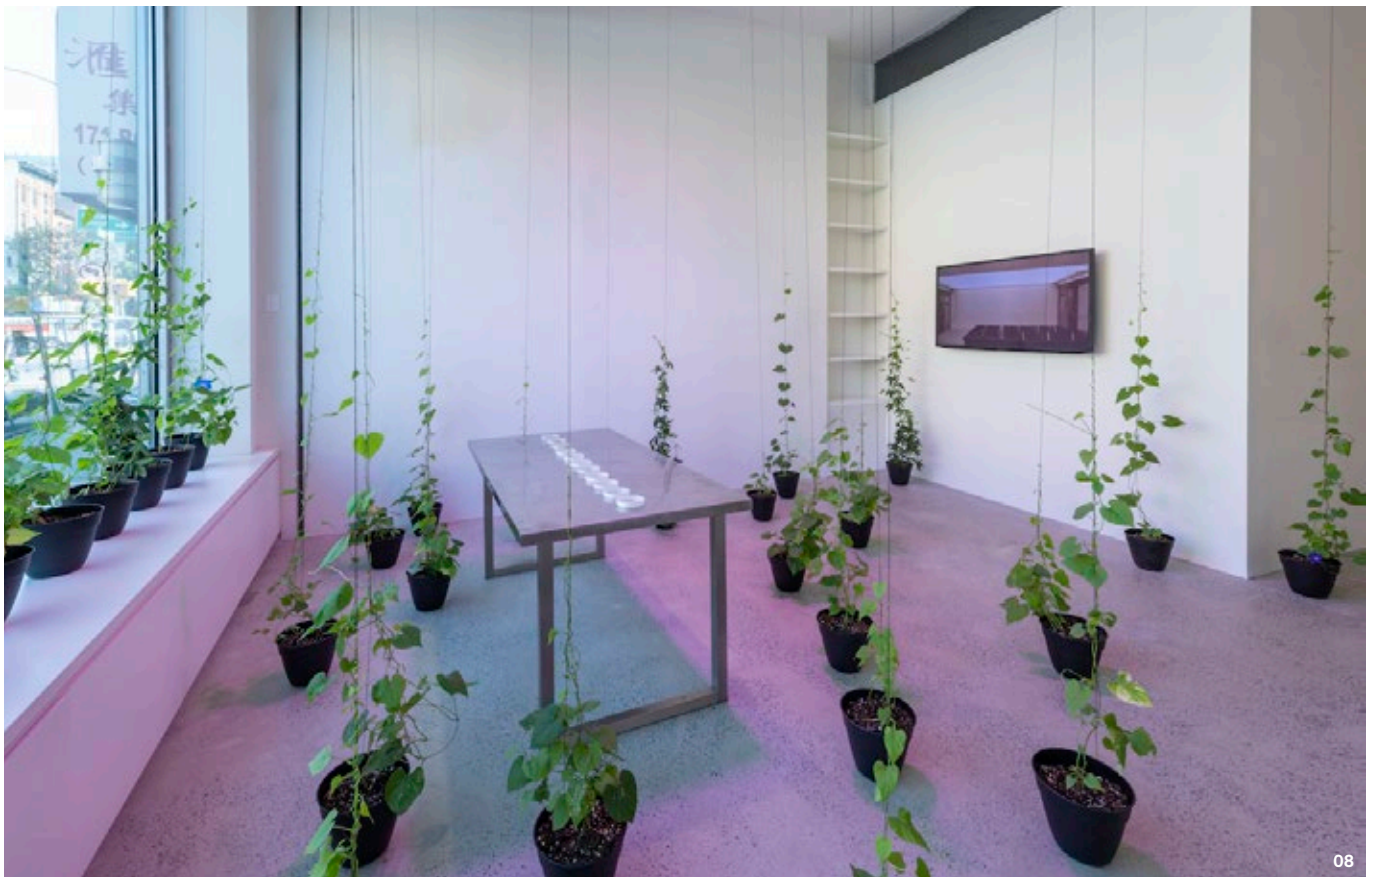

07: SEX SHELLS
2019, Jonathan Ho & Joris
Koene (VU)

Photo A: Bram Spaan
Photo B: Cathy Levesque

08: SPIRIT MOLECULE
2018, Heather Dewey-
Hagborg & Phillip Andrew
Lewis

Photo :Adam Reich

PHOTOSHEET
POLARITIES
29 NOV 2019 – 1 MAR 2020

5/7